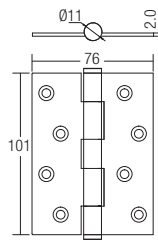

## SGDH-743020-SS 4"x3"x2mm SUS304 Stainless Steel Hinge

TECHNICAL INFORMATION	
Material	Stainless Steel SUS304
Door Weight maximum	40kg
Door Width maximum	850mm
Sizes (mm)	102 x 76 x 2mm
BS EN 1935:2002	Tested By Sirim
Pass Durability Test	200,000 Cycles Test
Corrosion Resistance	240 Hours

## SGDH-753525-SS 5"x3.5"x2.5mm SUS304 Stainless Steel Hinge

TECHNICAL INFORMATION	
Material :	Stainless Steel SUS304
Door Weight maximum	80kg
Door Width maximum	1100mm
Sizes (mm)	127 x 89 x 2.5mm
BS EN 1935:2002	Tested By Sirim
Pass Durability Test	200,000 Cycles Test
Corrosion Resistance	240 Hours