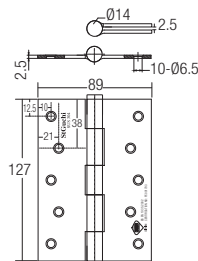

## SGDH-743020-SS 4"x3"x2mm SUS304 Stainless Steel Hinge

TECHNICAL INFORMATION	
Material	Stainless Steel SUS304
Door Weight maximum	40kg
Door Width maximum	850mm
Sizes (mm)	102 x 76 x 2mm
BS EN 1935:2002	Tested By Sirim
Pass Durability Test	200,000 Cycles Test
Corrosion Resistance	240 Hours

## SGDH-753525-SS 5"x3.5"x2.5mm SUS304 Stainless Steel Hinge

TECHNICAL INFORMATION	
Material :	Stainless Steel SUS304
Door Weight maximum	80kg
Door Width maximum	1100mm
Sizes (mm)	127 x 89 x 2.5mm
BS EN 1935:2002	Tested By Sirim
Pass Durability Test	200,000 Cycles Test
Corrosion Resistance	240 Hours